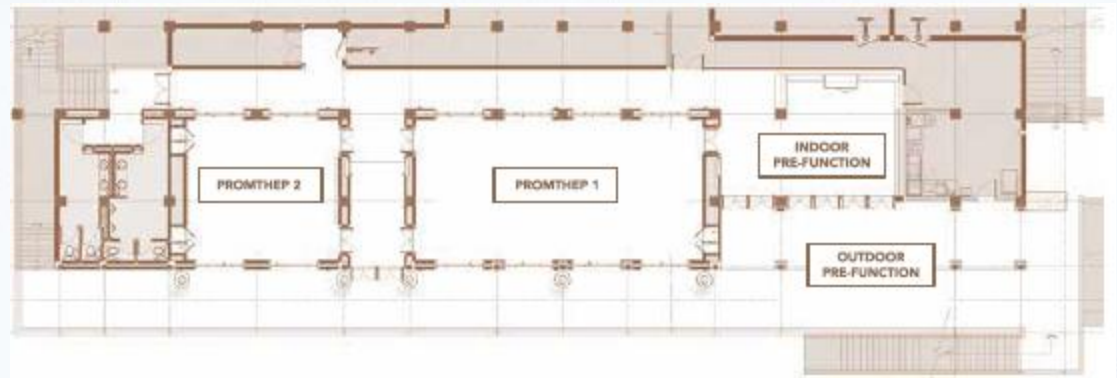

THE NAI HARN PHUKET

23/3 Moo1, Vises Road, Rawai,
Muang District, Phuket 83100, Thailand

MEETING AT THE NAIHARN