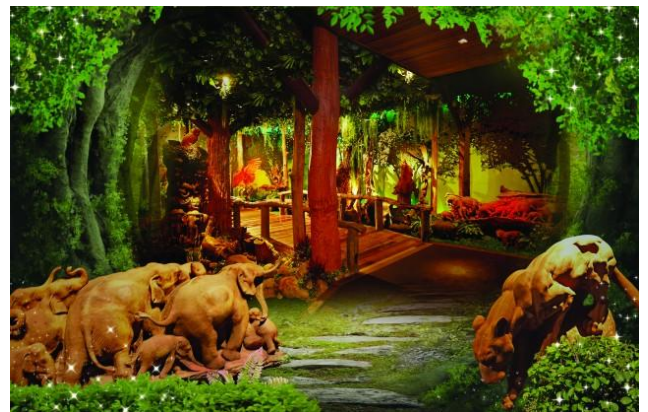

A private property and 150 year collection that became Woodland Fantasy.