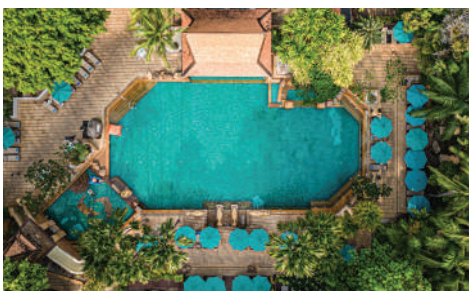

AVANI

Pattaya Resort

SPECIAL SUMMER SAVINGS

Book your meeting, event and enjoy exclusive rates on 10 or more rooms. Tailor your experience with dinner, party and upgrade options.

Avani Garden View Room **from THB 3,600 nett** including daily buffet breakfast for 2 people

Special Meeting Package Rate:

- Full day meeting package: THB 1,400 nett (2 breaks and 1 lunch)
- Half day meeting: THB 1,200 nett (1 break and 1 lunch)

Meeting package includes:

- Complimentary usage of one meeting room up to 6 hours
- Complimentary set up in the meeting room including lectern with microphone, LCD Projector with built-in screen, whiteboard or flipcharts, standard audio - visual equipment, notepads, pens and drinking water
- Complimentary WiFi in the meeting room
- Complimentary welcome card with company logo for the VIPs

Special privilege for booker:

- Join us as a Minor Booker Incentive Program Member to get more benefits and discounts!

Terms & Conditions:

- Valid until 30 September 2024
- Minimum 10 rooms per night per group is required to be applied with this promotion
- The above Room rate is applicable on Weekday (Sunday - Thursday) stay only
- Supplement charge at THB 1,000 for Saturday and public holidays in Thailand
- Rooms and meeting room are subject to availability

For more information, please call Avani Pattaya Resort T: 038 412 120 or E: pattaya@avanihotels.com

AVANIHOTELS.COM