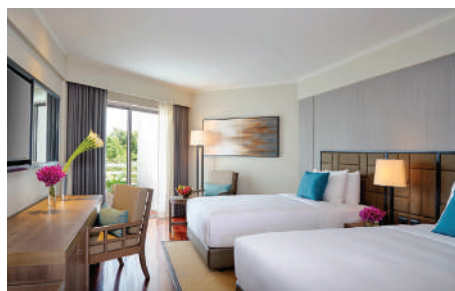

AVANI

Pattaya Resort

SPECIAL SUMMER SAVINGS

Book your meeting, event and enjoy exclusive rates on 10 or more rooms. Tailor your experience with dinner, party and upgrade options.

Avani Garden View Room **from THB 3,600 nett** including daily buffet breakfast for 2 people

Special Meeting Package Rate:

- Full day meeting package: THB 1,400 nett (2 breaks and 1 lunch)
- Half day meeting: THB 1,200 nett (1 break and 1 lunch)

Meeting package includes:

- Complimentary usage of one meeting room up to 6 hours
- Complimentary set up in the meeting room including lectern with microphone, LCD Projector with built-in screen, whiteboard or flipcharts, standard audio - visual equipment, notepads, pens and drinking water
- Complimentary WiFi in the meeting room
- Complimentary welcome card with company logo for the VIPs

Special privilege for booker:

- Join us as a Minor Booker Incentive Program Member to get more benefits and discounts!

Terms & Conditions:

- Valid until 30 September 2024
- Minimum 10 rooms per night per group is required to be applied with this promotion
- The above Room rate is applicable on Weekday (Sunday - Thursday) stay only
- Supplement charge at THB 1,000 for Saturday and public holidays in Thailand
- Rooms and meeting room are subject to availability

For more information, please call Avani Pattaya Resort T: 038 412 120 or E: pattaya@avanihotels.com

AVANIHOTELS.COM