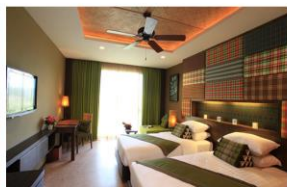

Accommodation

All of the 48 rooms and villas are designed to embrace the natural beauty of the surrounding Northeastern way of life by using regional architecture and subtle textured details and also to be environmental friendly. The rooms are spacious with high ceilings, furnished with wood and modern appliances provided.

All units are provided with an amazing view, overlooking the river and landscaped gardens as the private veranda.

24 Rooms	30 M2	Deluxe Rooms	<i>Located at Varee and Varah wing with balcony facing the river and Vapee wing facing rice fields. Deluxe rooms feature single over- sized bed or twin beds, complimentary wireless internet, IDD telephone, safe deposit box, coffee and tea making facilities, mini-bar, outdoor balcony, cable TV and DVD player on request.</i>
12 Rooms	36 M2	Junior Suites	<i>Located at the corner of Varee, Vapee and Varah Wing Junior suites come with a spacious balcony facing the river and rice fields. Feature single over- sized beds or twin beds, complimentary wireless internet, IDD telephone, safe deposit box, coffee and tea making facilities, mini-bar, outdoor balcony, Cable TV and DVD player on request.</i>
8 Rooms	46 M2	Villas	<i>The villas at Wishing Tree resort are semi detached units located at the Bhongbhaga Wing and feature over- sized beds, complimentary wireless internet, IDD telephone, safe deposit box, coffee and tea making facilities, mini-bar, outdoor terrace spacious luxury interior, cable TV and DVD player on request.</i>
4 Rooms	73 M2	Pool Villas	<i>Pool villas are detached units located at the Braimas Wing featuring over- sized beds, complimentary wireless internet, IDD telephone, safe deposit box, coffee and tea making facilities, mini-bar, tropical rain shower, large outdoor terrace, spacious dipping pool spacious luxury interior, cable TV and DVD player on request.</i>