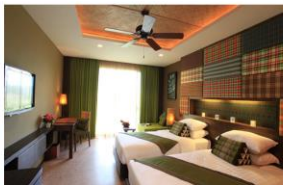

General Information

Check-in	02.00 p.m.
Check-out	12.00 p.m.
Credit Cards	VISA, AMEX, Master
Year Built	July, 2010
Last refurbished	June 2011

Hotel Contact Details

Hotel Address

Wishing Tree Khon Kaen Resort
114/1 M. 5, T. Tha Phra
A. Muang, Khon Kaen
40260 Thailand

Tel: +66 43 209 333

+08 2 854 3663

Fax: +66 43 209 346

E-Mail: info@wishingtreeresort.com

reservation@wishingtreeresort.com

Web: www.wishingtreeresort.com

114/1 Moo 5 Tambol Thapra, Amphur Muang, Khon Kaen 40260 Thailand Tel. +66 (0)43 209333 Fax. +66 (0)43 209346

E - mail : info@wishingtreeresort.com

Website : www.wishingtreeresort.com

GPS: N 16° 21.828' E 102° 49.812'