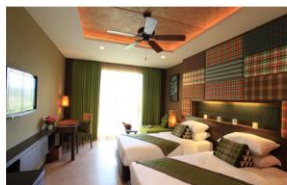

Dining

Wishing Tree Restaurant

The restaurant is an all day dining venue that serves both International and local North Eastern traditional Thai cuisine throughout the day. The restaurant also includes a full bar.

Open time :

Breakfast	06.30 a.m.	-	10.30 a.m.	Daily
Lunch	11.00 a.m.	-	02.00 p.m.	Daily
Dinner	05.00 p.m.	-	11.00 p.m.	Daily

Hotel Facilities & Services

☒ Free Wi-Fi access	☒ Massage & Spa
☒ Airport Transportation	☒ Iron & Ironing Board (on Request)
☒ Swimming pool	☒ Bicycle service
☒ Gym	☒ Laundry & Dry cleaning service
☒ Room Service	☒ Coffee & Tea making in room
☒ Baby Sitting	☒ Cable TV
☒ Secretarial Service	☒ Wake up call
☒ Fax service & Photocopying	☒ Safety Box

Hotel Activities

☒ Bicycling tour	☒ 3D color painting	☒ Batik painting
☒ Cooking class	☒ Handmade Soap	☒ Other resort activities

PLOENPROM HALL

The resort's conference hall is ideal for meetings, medium sized, standing cocktail parties and wedding functions. At 160 sq m the conference room is fully equipped with conference facilities such audiovisual equipment, screens, and LCD Projector.

Dimensions

	Sqm	Ceiling Height (m)	Size
Ploenprom Hall	160	6	9.00 X 18.00

Set Up Options

	Theatre	Classroom	Board Room	U Shaped	Banquet
Ploenprom Hall	120	90	80	60	100